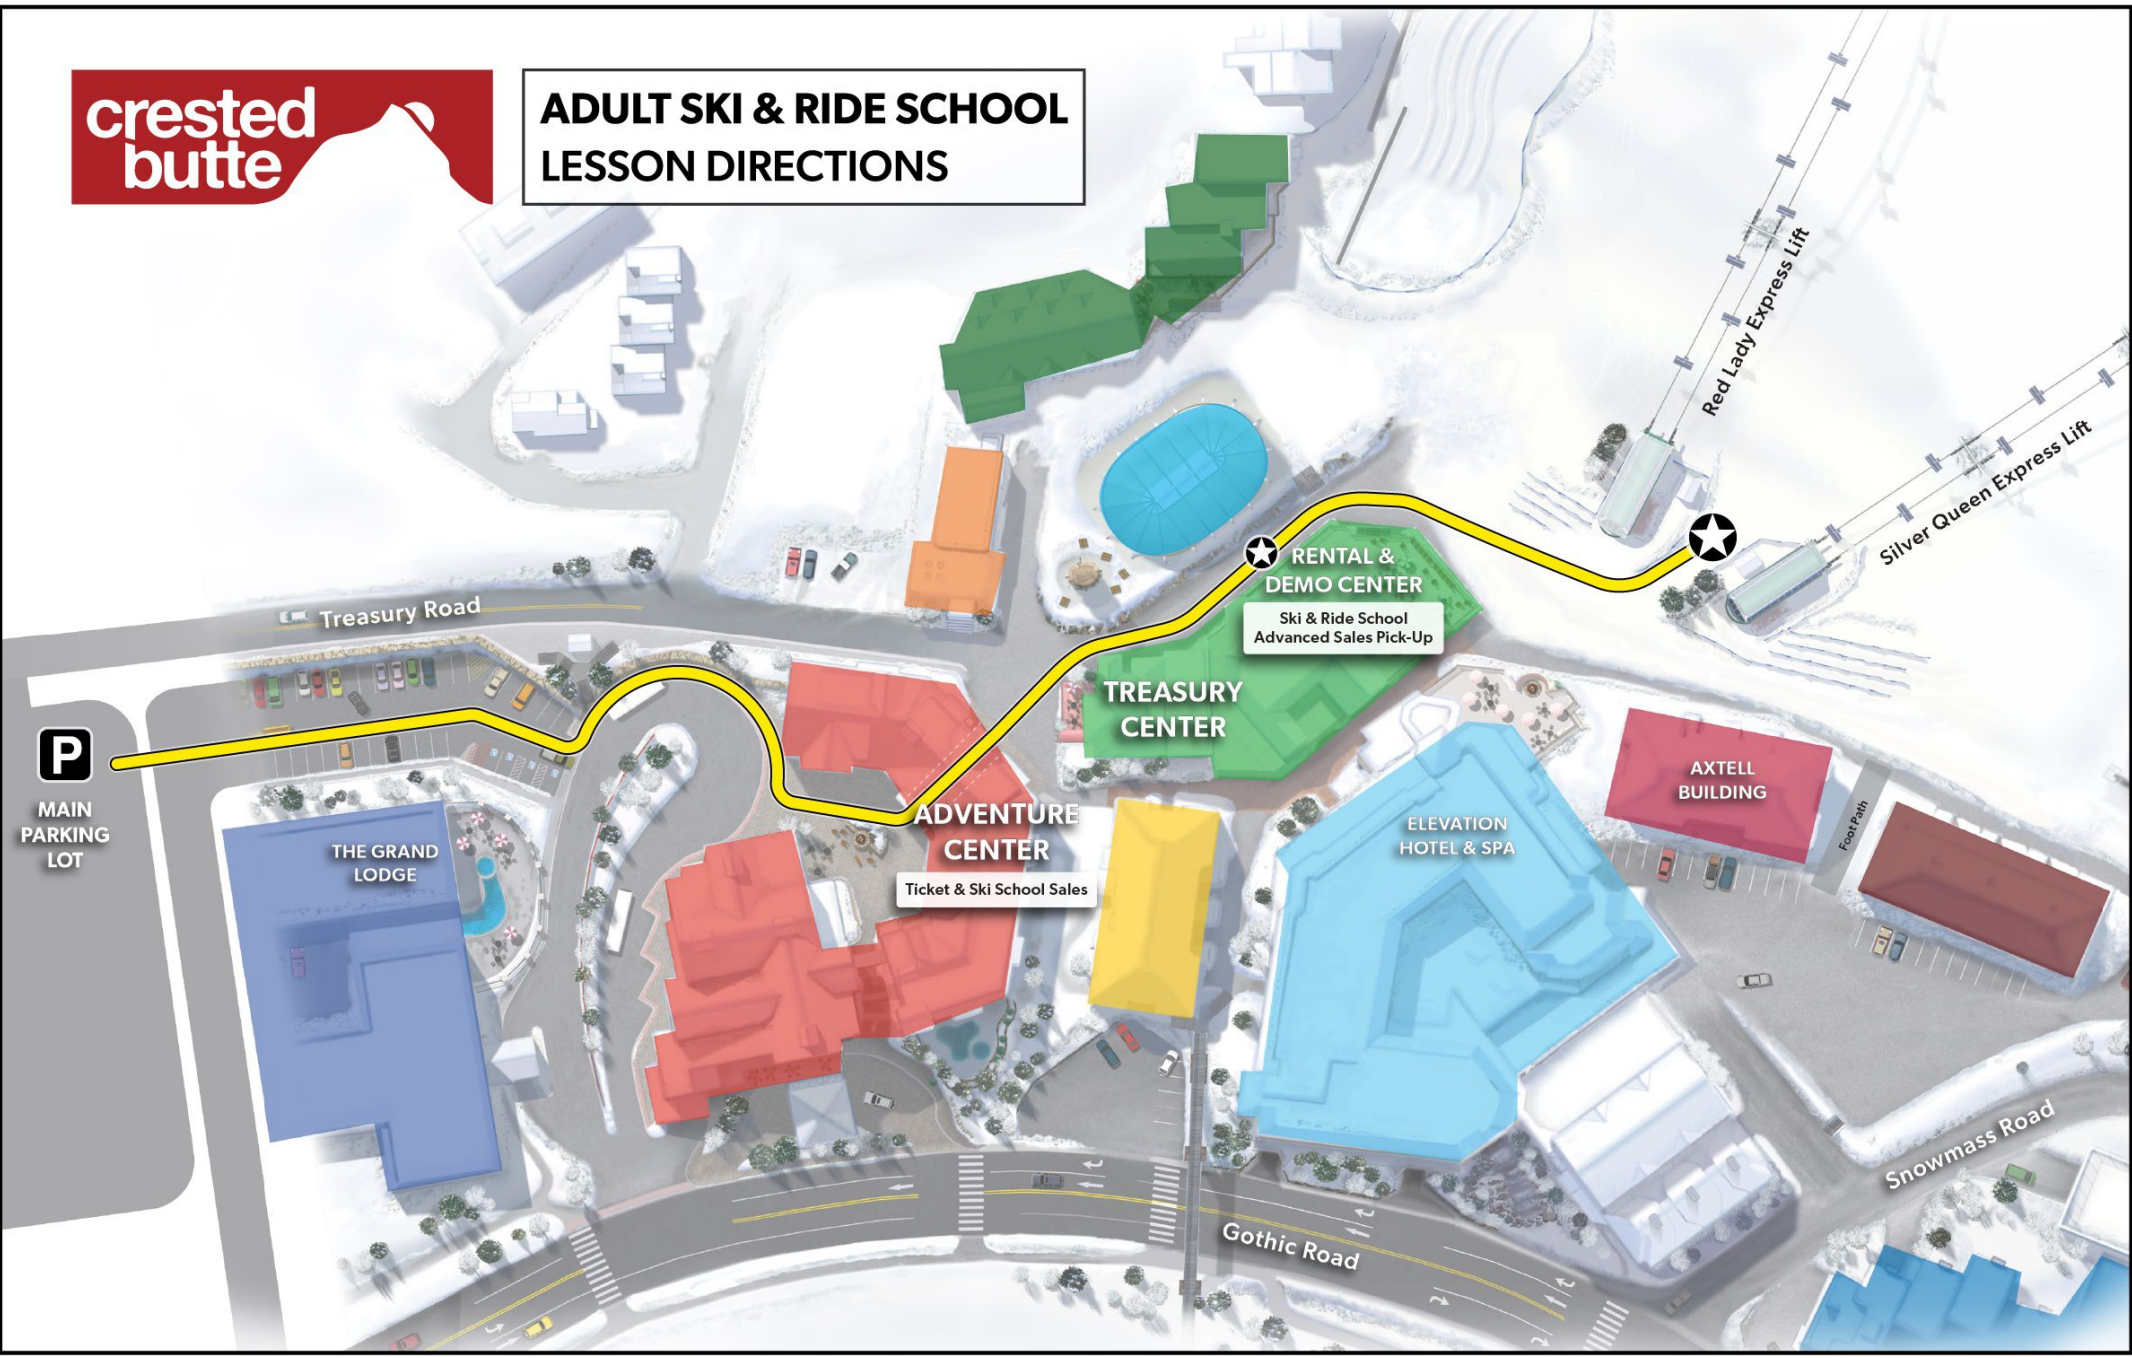

ADULT SKI & RIDE SCHOOL LESSON DIRECTIONS

P

MAIN
PARKING
LOT

Treasury Road

THE GRAND
LODGE

ADVENTURE
CENTER

Ticket & Ski School Sales

TREASURY
CENTER

RENTAL &
DEMO CENTER
Ski & Ride School
Advanced Sales Pick-Up

ELEVATION
HOTEL & SPA

AXTELL
BUILDING

Footpath

Red Lady Express Lift

Silver Queen Express Lift

Gothic Road

Snowmass Road