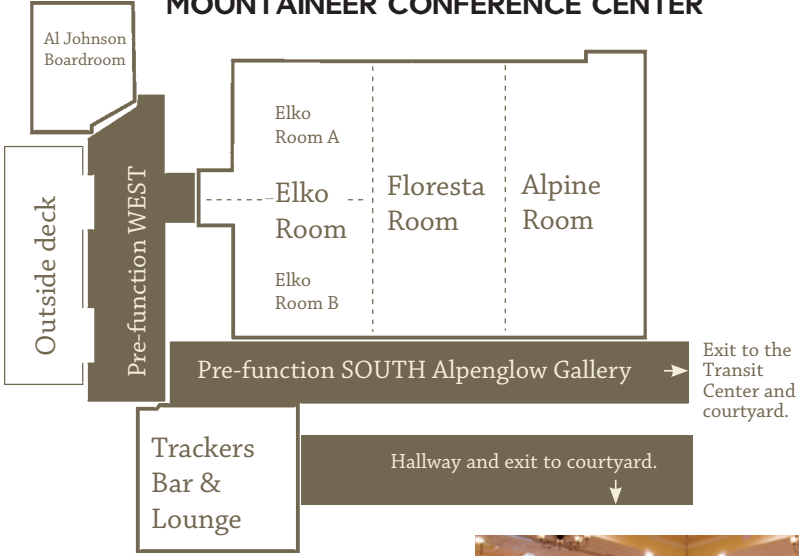

the

LODGE

at mountaineer square

The Lodge

AT MOUNTAINEER SQUARE

Crested Butte's most luxurious property features spacious hotel and

condominium accommodations. The Lodge surrounds the Mountaineer Conference Center, and is located just steps from the ski lifts. Guests can choose from 110 units, appointed with the finest mountain touches and ranging from standard king hotel rooms to elegant four-bedroom suites.

crested
butte™

MOUNTAIN RESORT

MOUNTAINEER CONFERENCE CENTER

	Dimensions (ft)	Net Square Feet	Ceiling Height(ft)	Theater	Banquet (8 per table)	Banquet (10 per table)	Reception	Board-room	Class-room	Hollow Sq.	Trade Show Exhibits (8x10)	Trade Show Exhibits (10x10)	
	Dimensions				Seating capacity								
GRAND BALLROOM	89x58	5,061	15	600	360	450	767	—	252	—	31	25	
ELKO (ALL)	29x58	1,687	15	180	96	120	200	76	84	76	10	8	
ELKO A	29x29	843	15	90	48	60	160	32	36	32	—	—	
ELKO B	29x29	843	15	90	48	60	160	32	36	32	—	—	
FLORESTA	29x58	1,687	15	180	96	120	200	76	84	76	10	8	
ALPINE	29x58	1,687	15	180	96	120	200	120	76	84	76	8	
AL JOHNSON BOARDROOM	21x26	520	10	PERMANENTLY SET FOR 12 PEOPLE								—	—
TRACKERS BAR & LOUNGE	28x34	884	11	—	—	—	—	—	—	—	—	—	
PRE-FUNCTION SOUTH/ ALPENGLow GALLERY	121x14	1,556	11.5	—	64	80	150	—	—	—	—	—	
PRE-FUNCTION WEST	17x66	1,004	11.5	—	48	60	100	—	—	—	—	—	