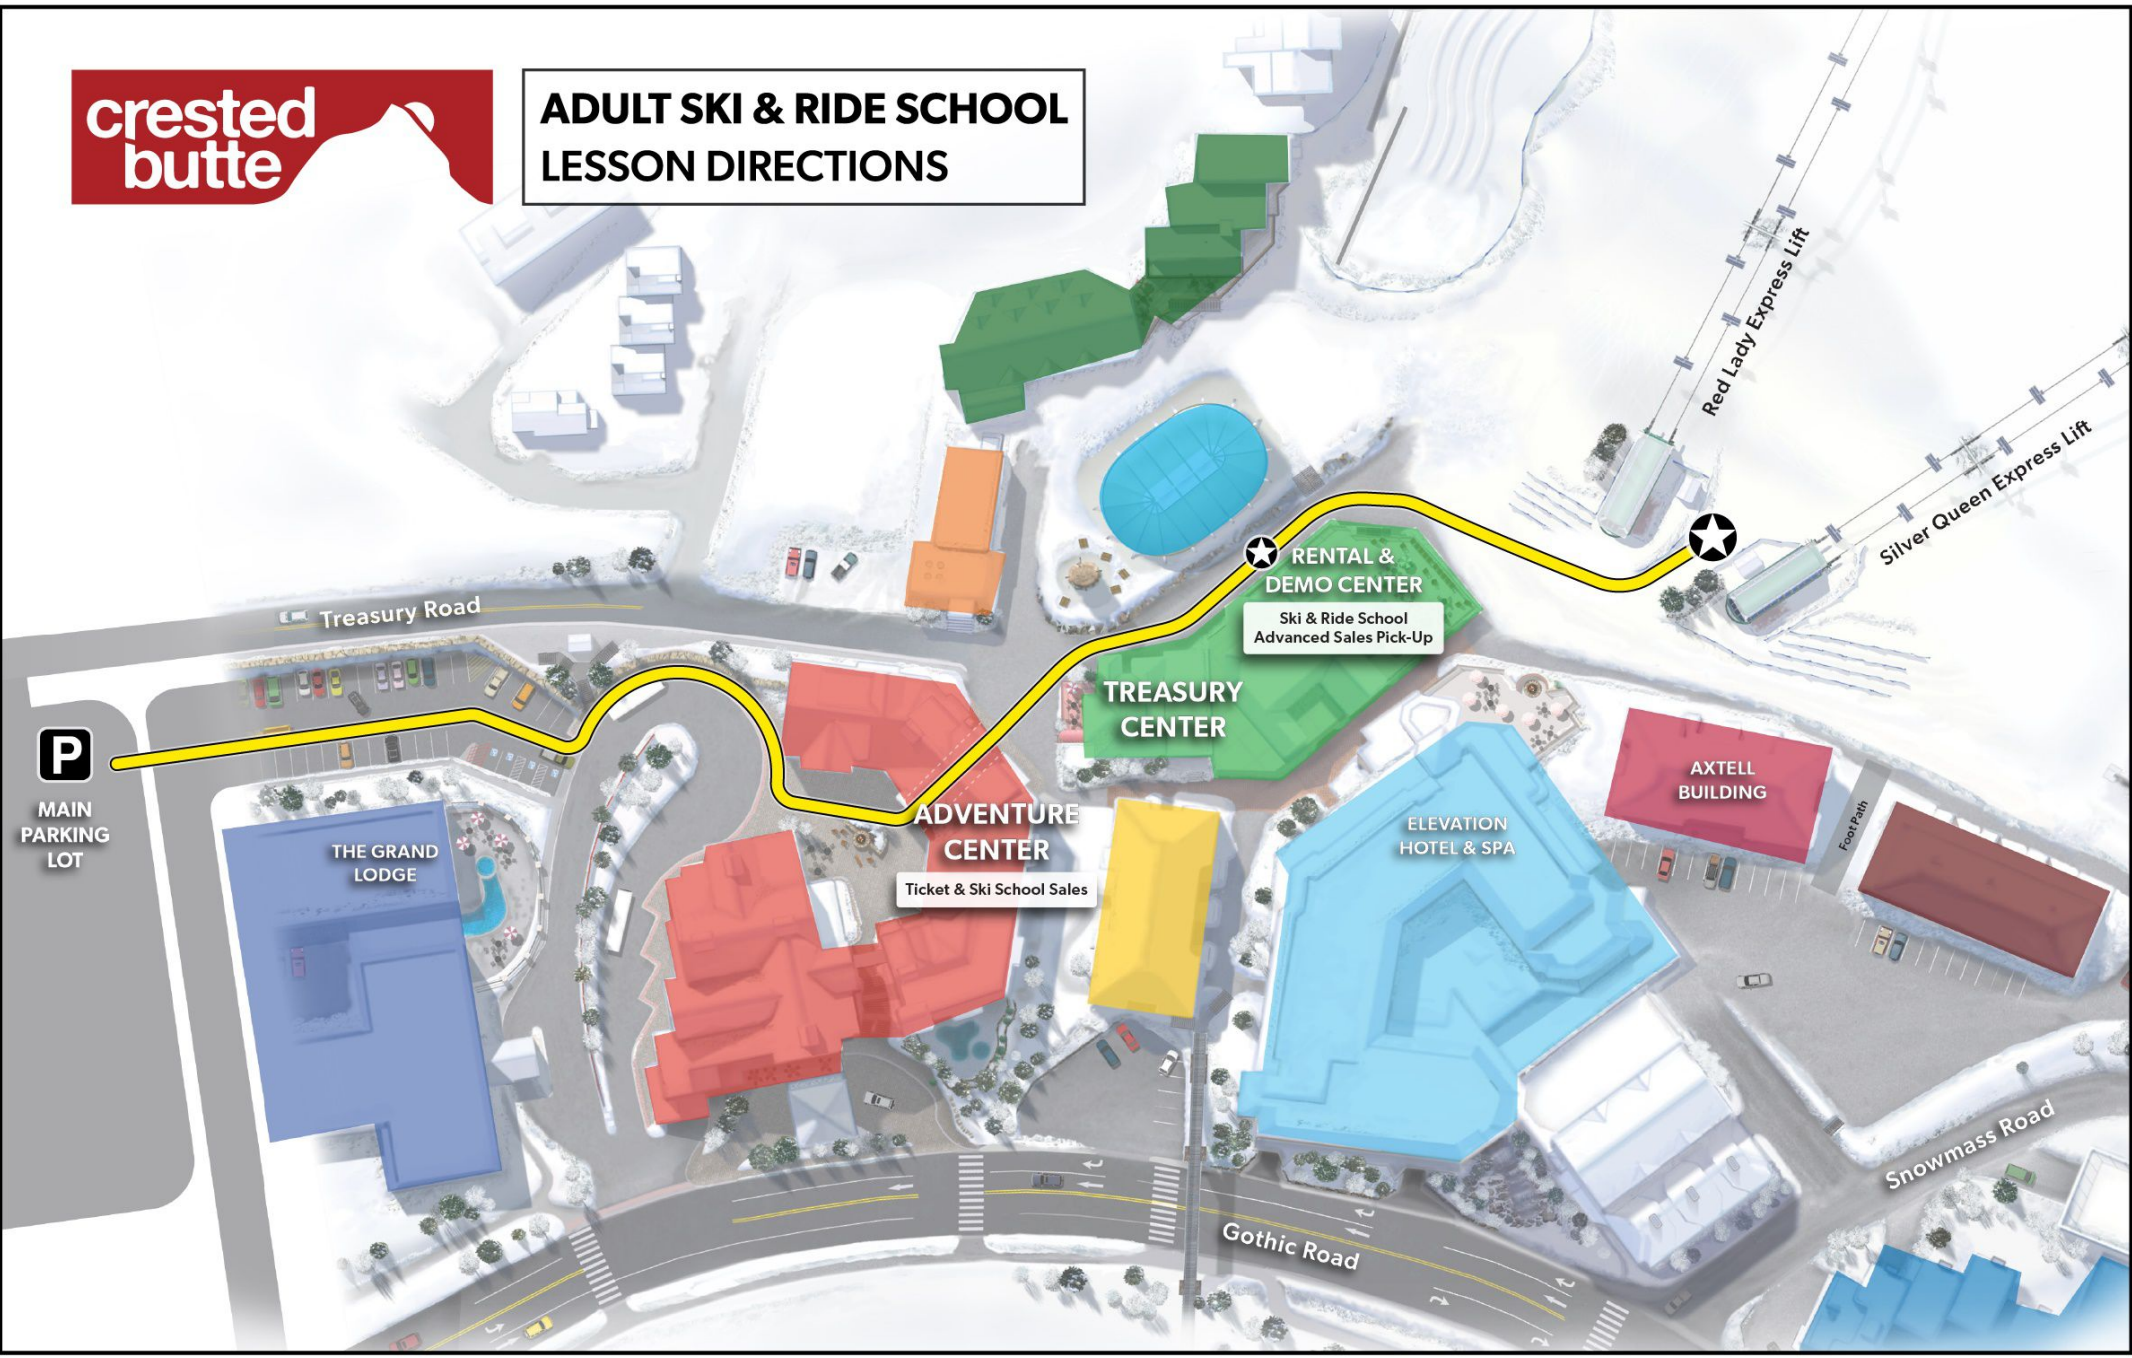

# ADULT SKI & RIDE SCHOOL LESSON DIRECTIONS

**P**

MAIN  
PARKING  
LOT

Treasury Road

THE GRAND  
LODGE

ADVENTURE  
CENTER

Ticket & Ski School Sales

TREASURY  
CENTER

RENTAL &  
DEMO CENTER  
Ski & Ride School  
Advanced Sales Pick-Up

ELEVATION  
HOTEL & SPA

AXTELL  
BUILDING

Footpath

Red Lady Express Lift

Silver Queen Express Lift

Gothic Road

Snowmass Road